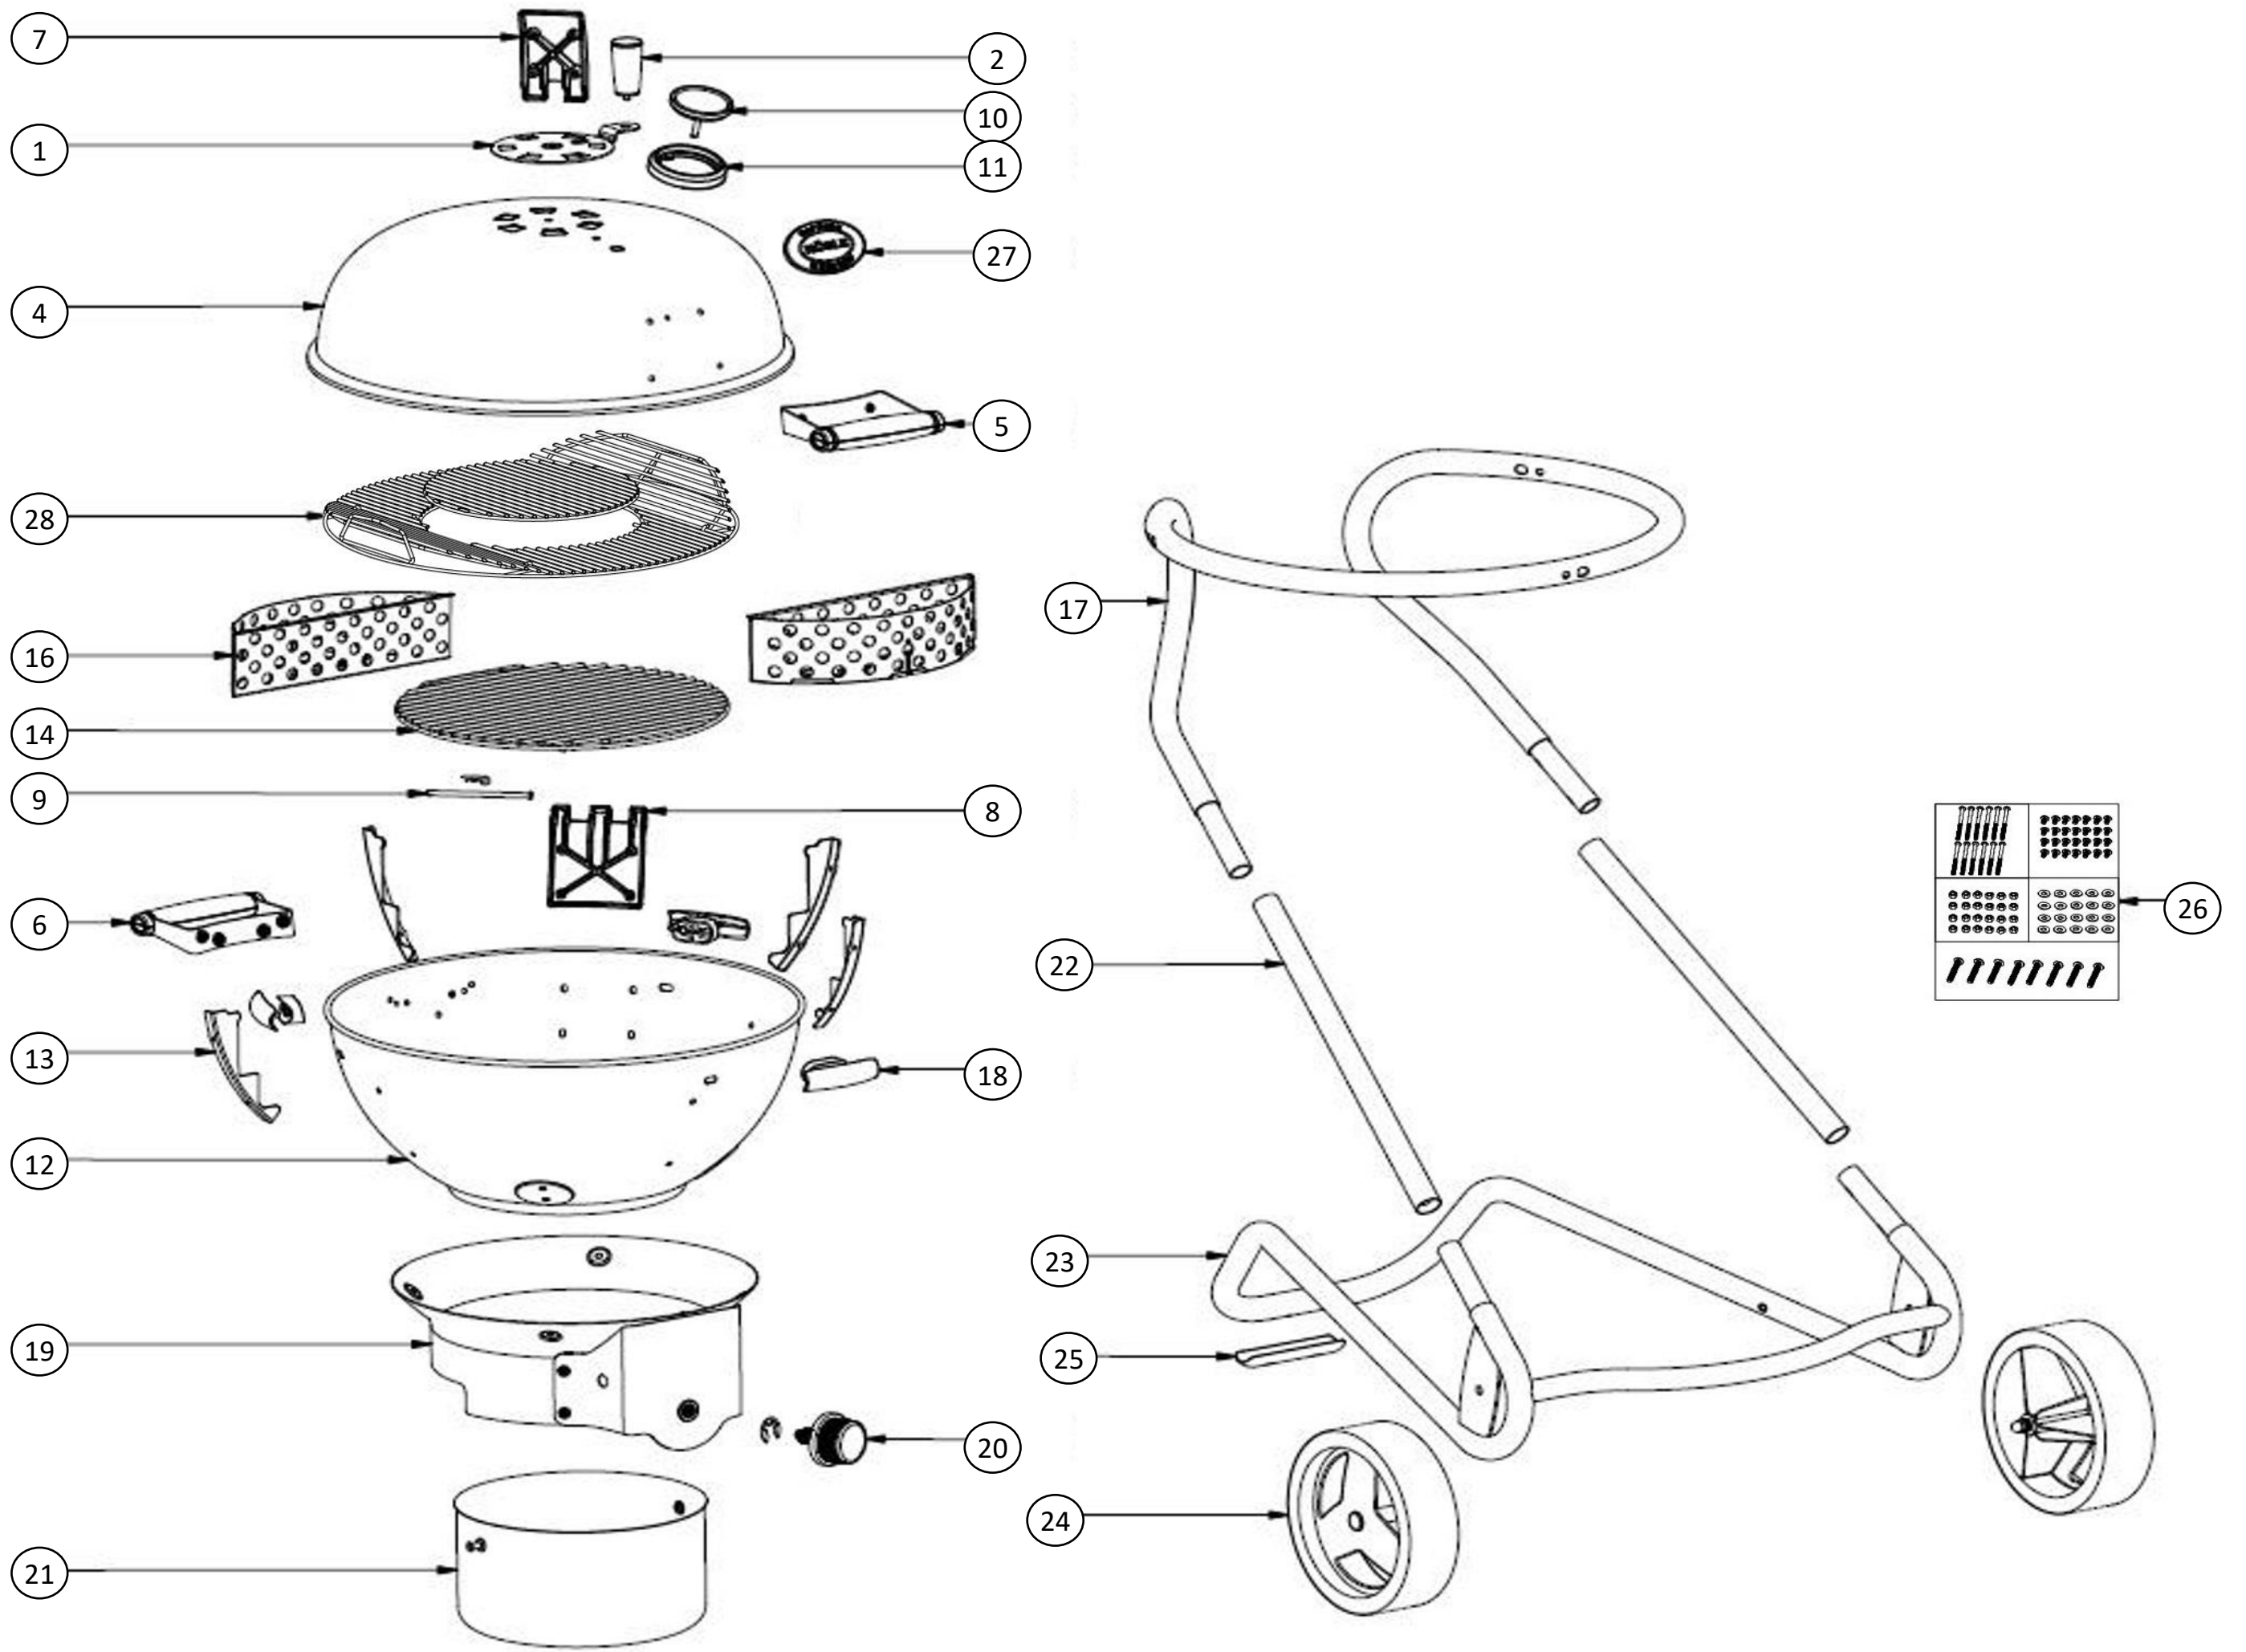

Spare parts

25562 Kettle Grill No. 1 F60 AIR NERO Precious black, 60cm/24in.

Spare parts

25562 Kettle Grill No. 1 F60 AIR NERO Precious black, 60cm/24in.

Date: 2023-07-11

No.	Art. No.	Description
1	25859	Ventilation plate AIR (w/o handle incl. Screws)
2	25863	Handle ventilation plate AIR F50/F60 (Belly, Smoker)
4	25772	Lid AIR F60 (w/o Logo & attachments)
5	25773	Lid Handle AIR F60 (incl. Holder, screws)
6	25774	Carry Handle AIR F60 (incl. Holder, screws)
7	27575	Lid hinge AIR F60 NERO (precious black)
8	27576	Fire bowl hinge AIR F60 NERO (precious black)
9	25806	Bolt & Slint AIR/No 1/G60 (for lid hinge)
10	27212	Thermometer Videro (incl. nut)
11	27153	Ring Thermometer AIR F60
12	25776	Firebowl AIR F60 (w/o mounting parts)
13	25914	Grid holder f. fire bowl Sport F60/AIR F60 (4 pces)
14	25833	Charcoal Grate (F60/F60 AIR)
16	25033	Charcoal Basket f. Grill 60 cm (2 pces)
17	27577	Firebox frame AIR F60 NERO (w/o mounting parts precious black)
18	25778	Frame distancer AIR F60 (f. fire bowl, w/o mounting parts)
19	25779	AIR Control System F60 (w. screws)
20	25781	Turning knob AIR Control System AIR (incl. Jack + screw)
21	25782	Ash collector AIR
22	27578	Tube element f. Frame AIR F60 NERO (precious black w/o screws 1 pce)
23	27579	Lower frame AIR F60 NERO (incl. Protection precious black)
24	27580	Wheel AIR F60 NERO (w/ o screws precious black 1 pce)
25	25822	Protection part lower frame AIR/No 1 (incl. screws)
26	25786	Assembling screw set AIR (incl. Wheel axles)
27	25904	RÖSLE Logo AIR F60/Sport F60 (incl. nut)
28	25447	Grilling Grate VARIO+ für No. 1 F60 (Stainlass steel)
29	27725	Touch-up stick mat-black (for VIDERO NERO and VIDERO PRO)